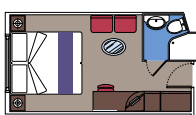

113 Ocean View

Cabins with porthole (from ≈ 12 to ≈ 20 m²). Double bed can be converted into two single beds.

This kind of accommodation is available with Bella and Fantastica Experiences.