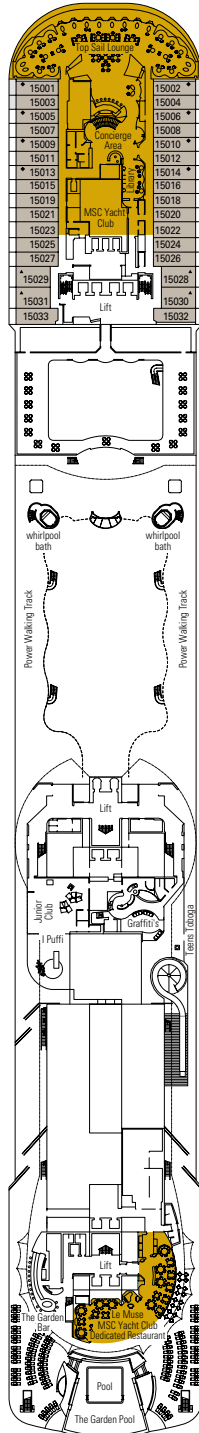

1.751 CABINS

Royal Suites	2
Executive & Family Suites	3
Deluxe Suites*	64
Aurea Suites	28
Balcony*	1.134
Ocean View*	113
Interior*	405

* Including cabins for guests with disabilities or reduced mobility.

CABINS CATEGORIES

BELLA › Interior
BELLA › Ocean View
BELLA › Balcony

FANTASTICA › Interior
FANTASTICA › Ocean View
FANTASTICA › Balcony
FANTASTICA › Family Cabin**

AUREA › Balcony
AUREA › Suite°
AUREA › Suite with Balcony

MSC YACHT CLUB › Deluxe Suite
MSC YACHT CLUB › Executive & Family Suite°
MSC YACHT CLUB › Royal Suite

- All cabins have one double bed convertible to two single beds.
- 3rd and 4th beds available in all categories.
- ° Sealed panoramic window.
- ** The ship offers many family cabins which are the combination of 2 connected cabins. Please contact your travel agent for all the available options.

LEGEND

- ▲ Sofa bed
- Double sofa bed
- 3rd bed is a pullman bed
- 3rd and 4th beds are pullman beds
- ↔ Connecting cabins
- ◻ Cabin with panoramic sealed window
- H Cabin for guests with disabilities or reduced mobility
- ★ Juliet balcony (non-walkable area)
- ◐ Cabins with partial view
- Balcony with metal balustrade
- Balcony with half glass half metal balustrade

Ship configuration, data and descriptions may be subject to change depending on the season and on the destination and will be verified at the time of booking.

DECK 14
AFRODITE

DECK 15
MERCURIO

DECK 16
URANO

DECK 18
ELIOS