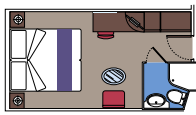

392 Interior