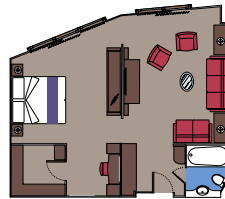

3 Executive & Family Suites