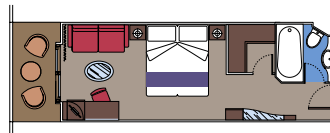

62 Deluxe Suites