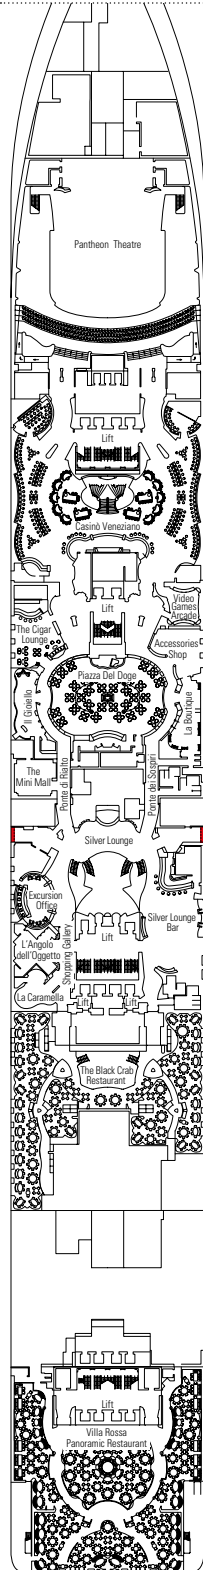

DECK PLAN & ACCOMMODATION

4.345 GUESTS
1.751 CABINS

GALAXY RESTAURANT