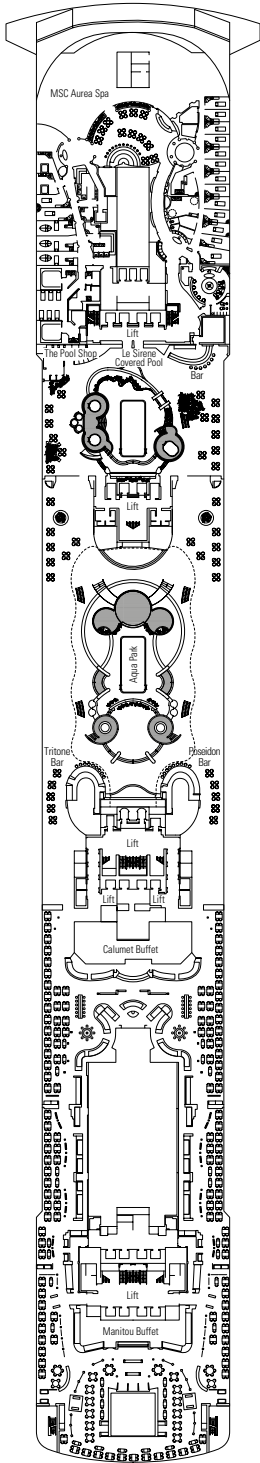

1.751 CABINS

Royal Suites	2
Executive & Family Suites	3
Deluxe Suites*	64
Aurea Suites	28
Balcony*	1.134
Ocean View*	113
Interior*	405

* Including cabins for guests with disabilities or reduced mobility.

CABINS CATEGORIES

BELLA › Interior
BELLA › Ocean View
BELLA › Balcony

FANTASTICA › Interior
FANTASTICA › Ocean View
FANTASTICA › Balcony
FANTASTICA › Family Cabin**

AUREA › Balcony
AUREA › Suite°
AUREA › Suite with Balcony

MSC YACHT CLUB › Deluxe Suite
MSC YACHT CLUB › Executive & Family Suite°
MSC YACHT CLUB › Royal Suite

- All cabins have one double bed convertible to two single beds.
- 3rd and 4th beds available in all categories.
- ° Sealed panoramic window.
- ** The ship offers many family cabins which are the combination of 2 connected cabins. Please contact your travel agent for all the available options.

LEGEND

- ▲ Sofa bed
- Double sofa bed
- 3rd bed is a pullman bed
- 3rd and 4th beds are pullman beds
- ↔ Connecting cabins
- ◻ Cabin with panoramic sealed window
- H Cabin for guests with disabilities or reduced mobility
- ★ Juliet balcony (non-walkable area)
- ◐ Cabins with partial view
- Balcony with metal balustrade
- Balcony with half glass half metal balustrade

Ship configuration, data and descriptions may be subject to change depending on the season and on the destination and will be verified at the time of booking.

DECK 14
AFRODITE

DECK 15
MERCURIO

DECK 16
URANO

DECK 18
ELIOS