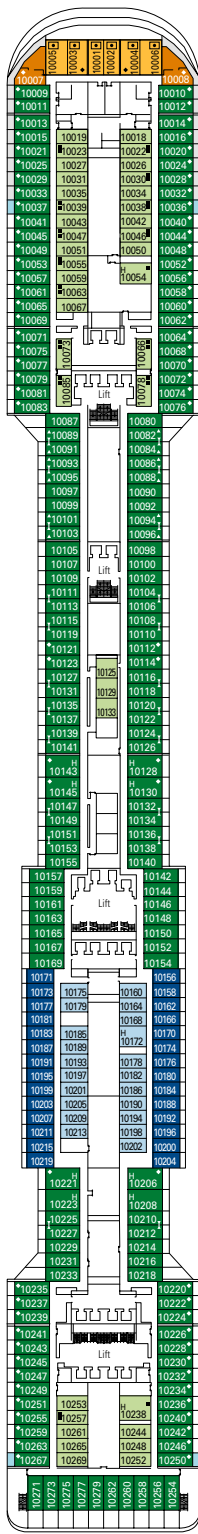

DECK 10
GIUNONE