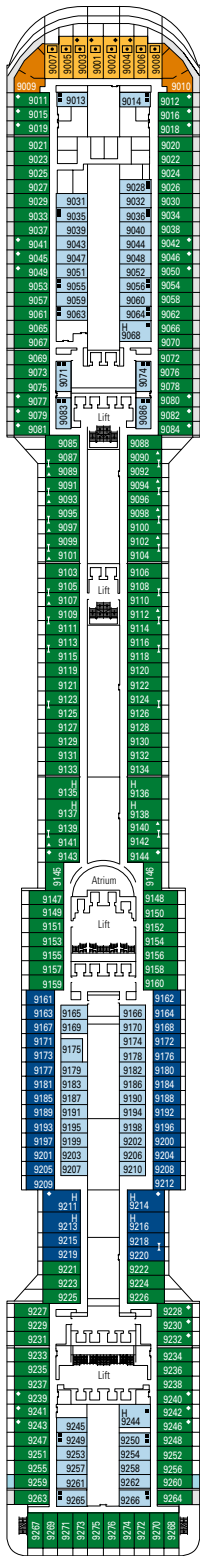

DECK 9
MINERVA