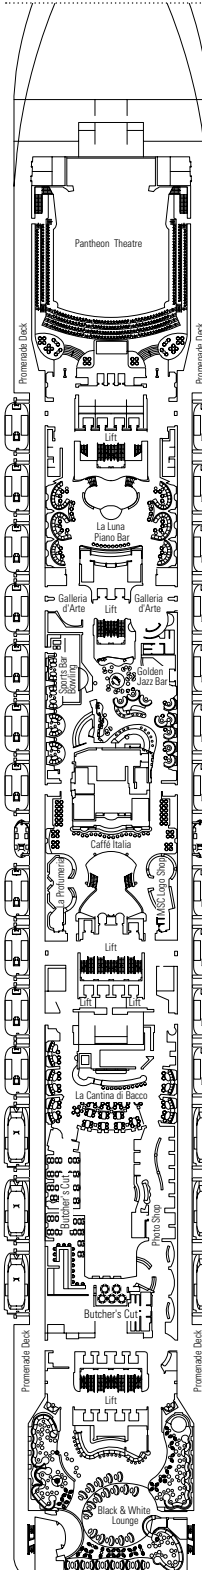

DECK PLAN & ACCOMMODATION

4.345 GUESTS
1.751 CABINS

GALAXY RESTAURANT