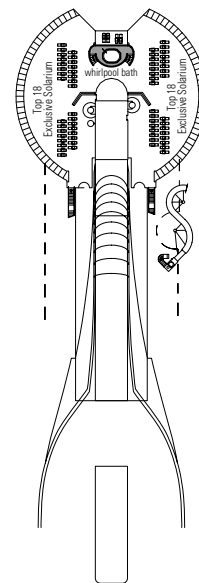

1.751 CABINS

Royal Suites	2
Executive & Family Suites	3
Deluxe Suites*	64
Aurea Suites	28
Balcony*	1.134
Ocean View*	113
Interior*	405

* Including cabins for guests with disabilities or reduced mobility.

CABINS CATEGORIES

BELLA › Interior
BELLA › Ocean View
BELLA › Balcony

FANTASTICA › Interior
FANTASTICA › Ocean View
FANTASTICA › Balcony
FANTASTICA › Family Cabin**

AUREA › Balcony
AUREA › Suite°
AUREA › Suite with Balcony

MSC YACHT CLUB › Deluxe Suite
MSC YACHT CLUB › Executive & Family Suite°
MSC YACHT CLUB › Royal Suite

- All cabins have one double bed convertible to two single beds.
- 3rd and 4th beds available in all categories.
- ° Sealed panoramic window.
- ** The ship offers many family cabins which are the combination of 2 connected cabins. Please contact your travel agent for all the available options.

LEGEND

- ▲ Sofa bed
- Double sofa bed
- 3rd bed is a pullman bed
- 3rd and 4th beds are pullman beds
- ↔ Connecting cabins
- ◻ Cabin with panoramic sealed window
- H Cabin for guests with disabilities or reduced mobility
- ★ Juliet balcony (non-walkable area)
- ◐ Cabins with partial view
- Balcony with metal balustrade
- Balcony with half glass half metal balustrade

Ship configuration, data and descriptions may be subject to change depending on the season and on the destination and will be verified at the time of booking.

DECK 14
AFRODITE

DECK 15
MERCURIO

DECK 16
URANO

DECK 18
ELIOS