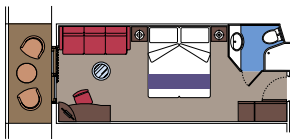

1.016 Balcony

Cabins (from ≈ 14 to 19 m²) with balcony (from ≈ 1 to $\approx 11,5$ m²). Double bed can be converted into two single beds.

Including 224 Family Cabins consisting in two connecting cabins. Can accommodate up to 6 people. Available only with Fantastica Experience.

This kind of accommodation is available with Bella, Fantastica and Aurea Experiences.