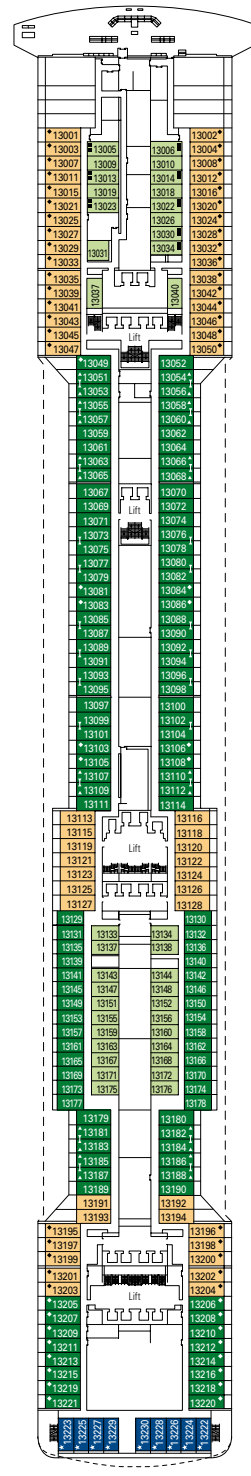

### TECHNICAL CHARACTERISTICS OF THE SHIP

GROSS TONNAGE	139.072 tons
LENGTH / BEAM / HEIGHT	333,30 m / 37,92 m post panamax / 67,69 m
SURFACE AREA	450.000 m <sup>2</sup> , incl. 27.000 m <sup>2</sup> public area
DECKS	18, incl. 14 for guests
LIFTS	26, incl. 17 for guests (2 panoramics and 1 for the MSC Yacht Club)
VOLTAGE (IN CABIN)	110/220 volts
MAXIMUM SPEED	23,75 knots
STABILISERS	Stabilised with 2 fins
NUMBER OF PASSENGERS	4.345
NUMBER OF CABINS	1.751, incl. 45 for guests with disabilities or reduced mobility
CREW MEMBERS	Approx. 1.388
POOLS	4, incl. 1 with sliding roof and 1 for the MSC Yacht Club; 12 whirlpool baths
ENVIRONMENTAL TECHNOLOGY	AWT-Advanced Water Treatment, Energy Saving & Monitoring System, Clean Ship 2

VARIOUS SERVICES	Seats	Use	Surface (m <sup>2</sup> )	Deck	
EXCURSIONS OFFICE	10	Excursions office	100	6 Zeus	
MEDICAL CENTER	6	Medical centre	284	4 Atlante	
RECEPTION-GUEST SERVICE	119	Reception, guest service	479	5 Saturno	
CONFERENCE ROOMS	Seats	Stage / Dance floor surface (m <sup>2</sup> )	Surface (m <sup>2</sup> )	Deck	
BLACK AND WHITE	322	27	55	800	7 Apollo
GALAXY	126		95	421	16 Urano
GOLDEN JAZZ BAR	152	16	13	235	7 Apollo
MSC SPORTS ARENA	120			290	16 Urano
PANTHEON THEATRE	1.603	165		2.086	6 Zeus / 7 Apollo
SKY & STARS	34			83	16 Urano

## GALAXY RESTAURANT

LA CANTINA DI BACCO

F1 SIMULATOR

DECK 9  
MINERVA

DECK 10  
GIUNONE

DECK 11  
IRIDE

DECK 12  
AURORA

DECK 13  
CUPIDO

Elios Deck 18  
 Urano Deck 16  
 Mercurio Deck 15  
 Afrodite Deck 14  
 Cupido Deck 13  
 Aurora Deck 12  
 Iride Deck 11  
 Giunone Deck 10  
 Minerva Deck 9  
 Artemide Deck 8  
 Apollo Deck 7  
 Zeus Deck 6  
 Saturno Deck 5  
 Atlante Deck 4