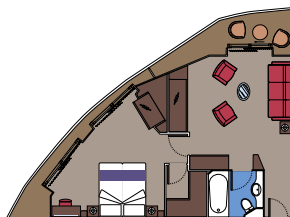

## MSC YACHT CLUB ROYAL SUITE

INTERIOR CABIN

**28 Suites**

Suites (from  $\approx 21$  to  $\approx 41$  m<sup>2</sup>) with balcony ( $\approx 6$  m<sup>2</sup>) or panoramic sealed window. Double bed can be converted into two single beds.