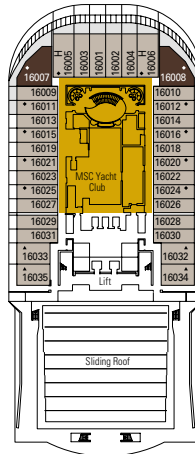

1.751 CABINS

Royal Suites	2
Executive & Family Suites	3
Deluxe Suites*	64
Aurea Suites	28
Balcony*	1.134
Ocean View*	113
Interior*	405

* Including cabins for guests with disabilities or reduced mobility.

CABINS CATEGORIES

BELLA › Interior
BELLA › Ocean View
BELLA › Balcony

FANTASTICA › Interior
FANTASTICA › Ocean View
FANTASTICA › Balcony
FANTASTICA › Family Cabin**

AUREA › Balcony
AUREA › Suite°
AUREA › Suite with Balcony

MSC YACHT CLUB › Deluxe Suite
MSC YACHT CLUB › Executive & Family Suite°
MSC YACHT CLUB › Royal Suite

- All cabins have one double bed convertible to two single beds.
- 3rd and 4th beds available in all categories.
- ° Sealed panoramic window.
- ** The ship offers many family cabins which are the combination of 2 connected cabins. Please contact your travel agent for all the available options.

LEGEND

- ▲ Sofa bed
- Double sofa bed
- 3rd bed is a pullman bed
- 3rd and 4th beds are pullman beds
- ↔ Connecting cabins
- ◻ Cabin with panoramic sealed window
- H Cabin for guests with disabilities or reduced mobility
- ★ Juliet balcony (non-walkable area)
- ◐ Cabins with partial view
- Balcony with metal balustrade
- Balcony with half glass half metal balustrade

Ship configuration, data and descriptions may be subject to change depending on the season and on the destination and will be verified at the time of booking.

DECK 14
AFRODITE

DECK 15
MERCURIO

DECK 16
URANO

DECK 18
ELIOS