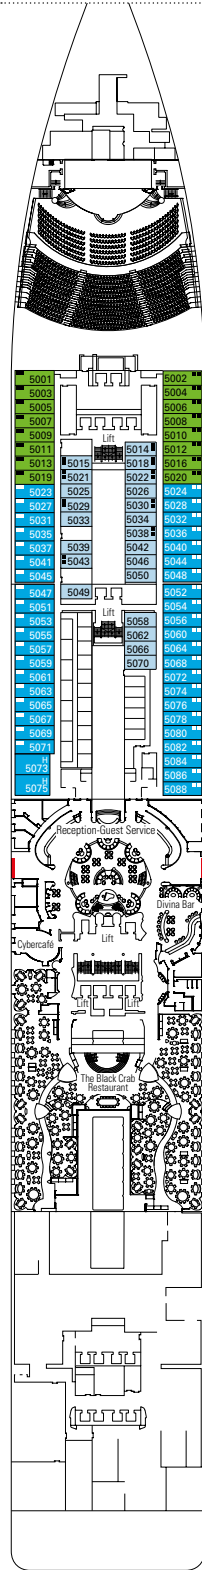

DECK PLAN & ACCOMMODATION

4.345 GUESTS
1.751 CABINS

GALAXY RESTAURANT