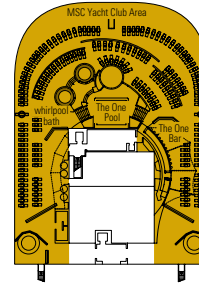

1.751 CABINS

Royal Suites	2
Executive & Family Suites	3
Deluxe Suites*	64
Aurea Suites	28
Balcony*	1.134
Ocean View*	113
Interior*	405

* Including cabins for guests with disabilities or reduced mobility.

CABINS CATEGORIES

BELLA › Interior
BELLA › Ocean View
BELLA › Balcony

FANTASTICA › Interior
FANTASTICA › Ocean View
FANTASTICA › Balcony
FANTASTICA › Family Cabin**

AUREA › Balcony
AUREA › Suite°
AUREA › Suite with Balcony

MSC YACHT CLUB › Deluxe Suite
MSC YACHT CLUB › Executive & Family Suite°
MSC YACHT CLUB › Royal Suite

- All cabins have one double bed convertible to two single beds.
- 3rd and 4th beds available in all categories.
- ° Sealed panoramic window.
- ** The ship offers many family cabins which are the combination of 2 connected cabins. Please contact your travel agent for all the available options.

LEGEND

- ▲ Sofa bed
- Double sofa bed
- 3rd bed is a pullman bed
- 3rd and 4th beds are pullman beds
- ↔ Connecting cabins
- ◻ Cabin with panoramic sealed window
- H Cabin for guests with disabilities or reduced mobility
- ★ Juliet balcony (non-walkable area)
- ◐ Cabins with partial view
- Balcony with metal balustrade
- Balcony with half glass half metal balustrade

Ship configuration, data and descriptions may be subject to change depending on the season and on the destination and will be verified at the time of booking.

DECK 14
AFRODITE

DECK 15
MERCURIO

DECK 16
URANO

DECK 18
ELIOS