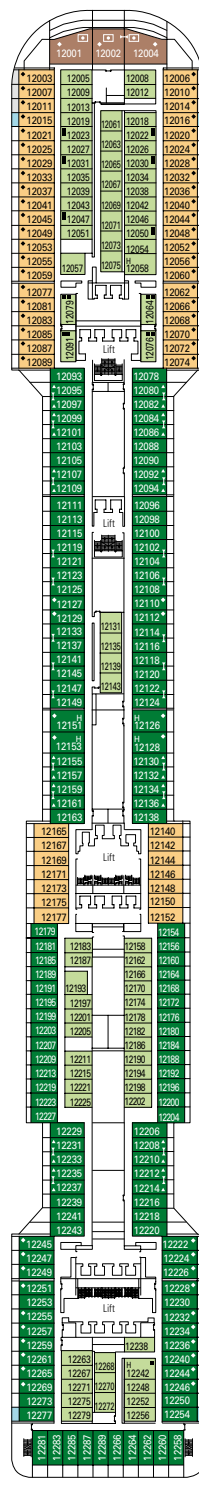

DECK 12
AURORA