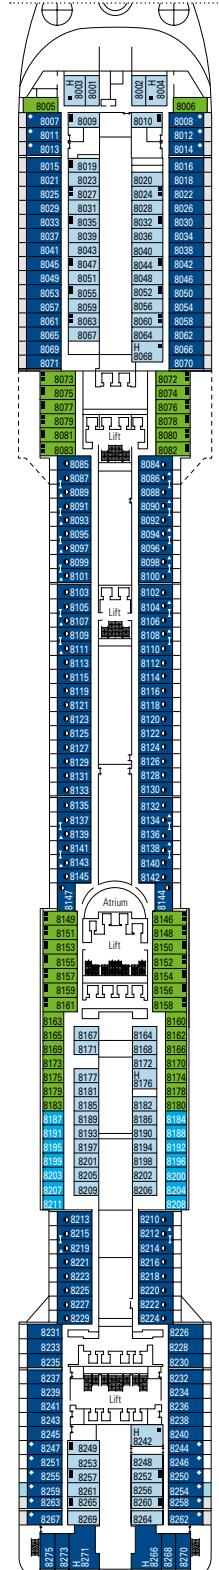

DECK PLAN & ACCOMMODATION

4.345 GUESTS
1.751 CABINS

GALAXY RESTAURANT