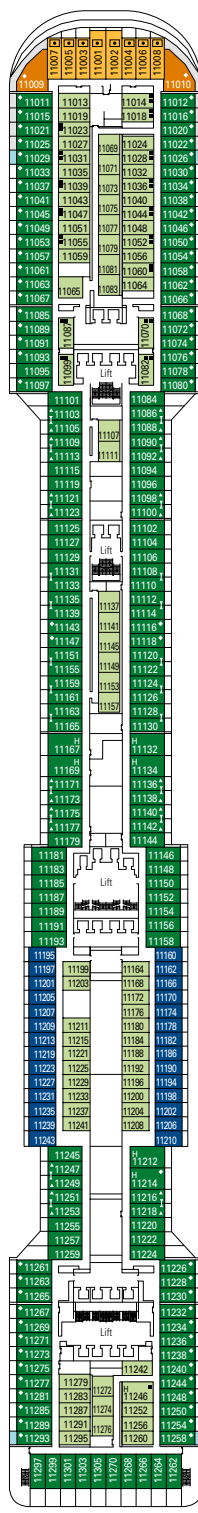

DECK 11
IRIDE