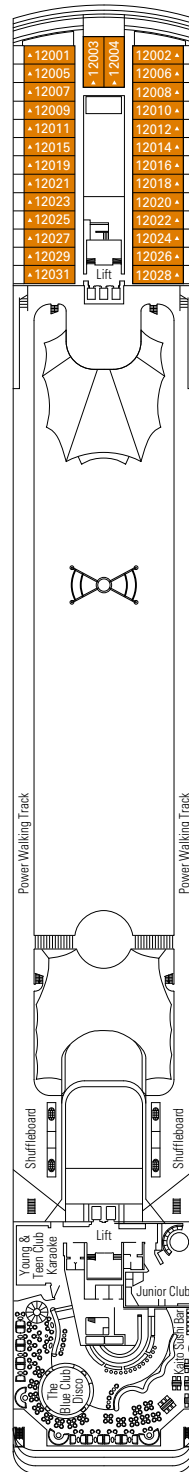

DECK 10
BELLINI

DECK 11
VIVALDI

DECK 12
ROSSINI

MINIGOLF DECK 13
SUN DECK