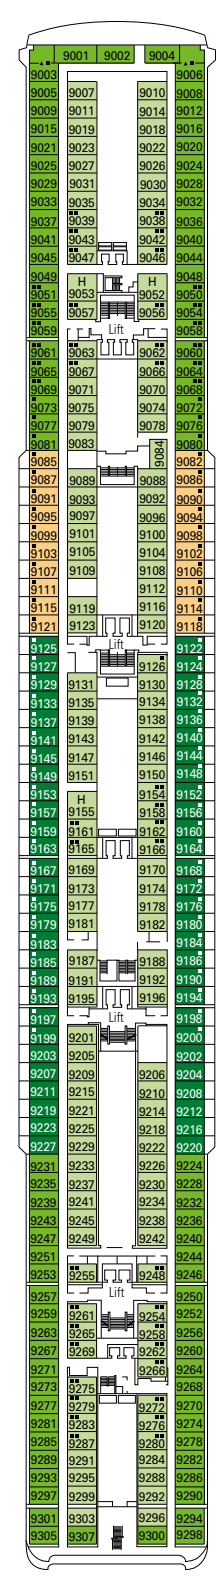

### TECHNICAL CHARACTERISTICS OF THE SHIP

GROSS TONNAGE	65.591 tons
LENGTH	274,9 m
BEAM	32 m
HEIGHT	54 m
DECKS	13, incl. 9 for guests
LIFTS	9
VOLTAGE (IN CABIN)	110/220 volts
MAXIMUM SPEED	21,70 knots
STABILIZERS	Stabilized with 2 fins
NUMBER OF PASSENGERS	2.679
NUMBER OF CABINS	992
CREW MEMBERS	Approx. 721
POOLS	2, both with child-appropriate areas; 2 whirlpool baths

VARIOUS SERVICES	Seats	Use	Surface (m <sup>2</sup> )	Deck
EXCURSIONS OFFICE		Excursions office	40	5 Verdi
MEDICAL CENTER	4	Medical centre	107	7 Scarlatti
RECEPTION-GUEST SERVICE	33	Reception, guest service	903	5 Verdi

CONFERENCE ROOMS	Seats	Stage / Dance floor surface (m <sup>2</sup> )	Surface (m <sup>2</sup> )	Deck
LE CABARET	139	26	345	6 Puccini
THE BLUE CLUB DISCO	144	40	532	12 Rossini
THE BROADWAY THEATRE	713	115	1.135	5 Verdi / 6 Puccini

# DECK PLAN & ACCOMMODATIONS

992 CABINS  
2.679 GUESTS

LE PISCINE

DECK 5  
VERDI

DECK 6  
PUCCINI

DECK 7  
SCARLATTI

DECK 8  
PAGANINI

DECK 9  
ALBINONI