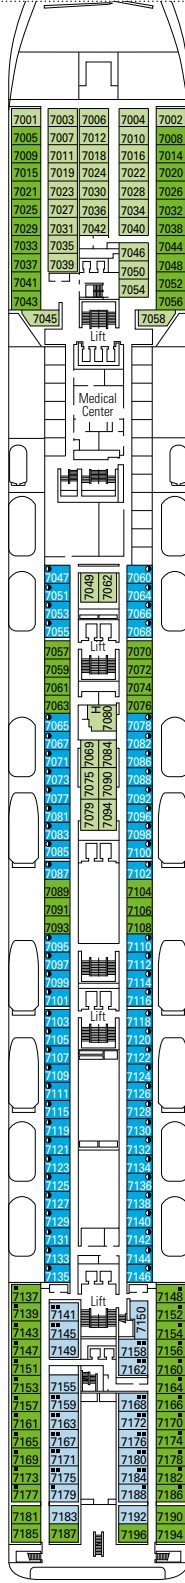

DECK 7
SCARLATTI