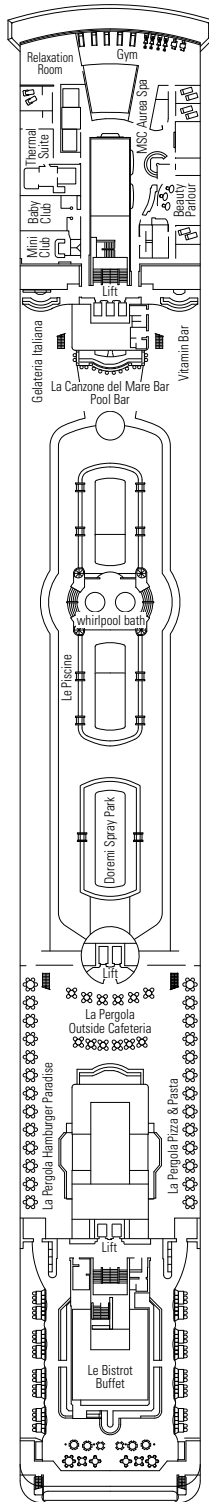

DECK 10
BELLINI

DECK 11
VIVALDI

DECK 12
ROSSINI

MINIGOLF DECK 13
SUN DECK