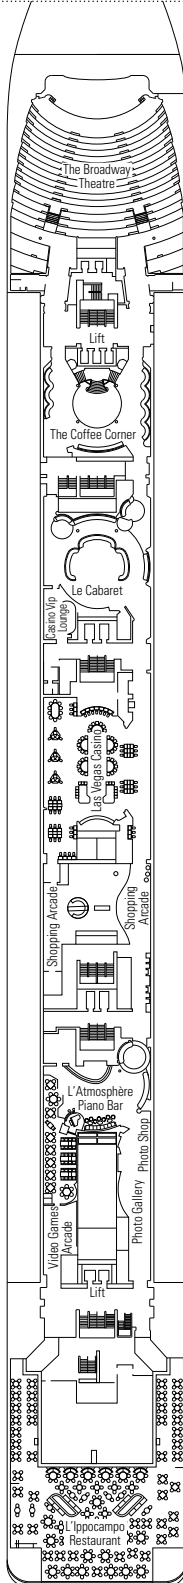

DECK 6
PUCCINI