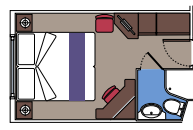

345 Ocean View

Cabins with porthole (≈ 12 to ≈ 20 m²).
Double bed can be converted into two single beds.

Including 2 Family Cabins consisting in a bedroom area and a living area with up to 4 beds (≈22 m²).
Available only with Fantastica Experience.

This kind of accommodation is available with Bella and Fantastica Experiences.