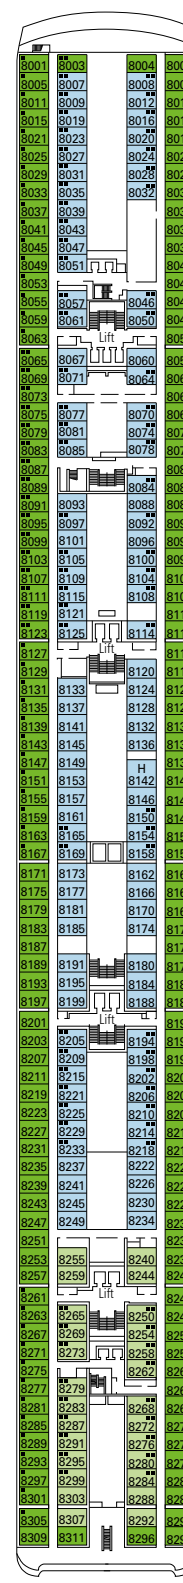

DECK 8
PAGANINI