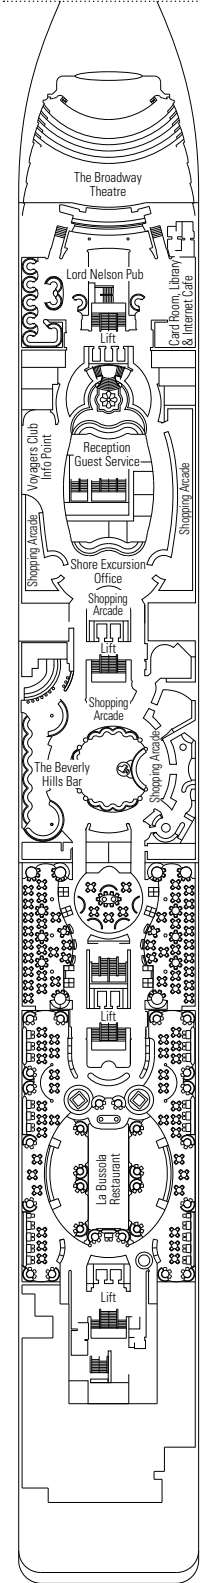

DECK 5
VERDI