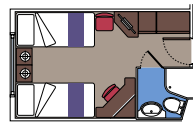

64 Outside with Partial View

Cabins with porthole (≈ 12 to ≈ 13 m²).
Double bed can be converted into two single beds.

This kind of accommodation is available with Bella and Fantastica Experiences.