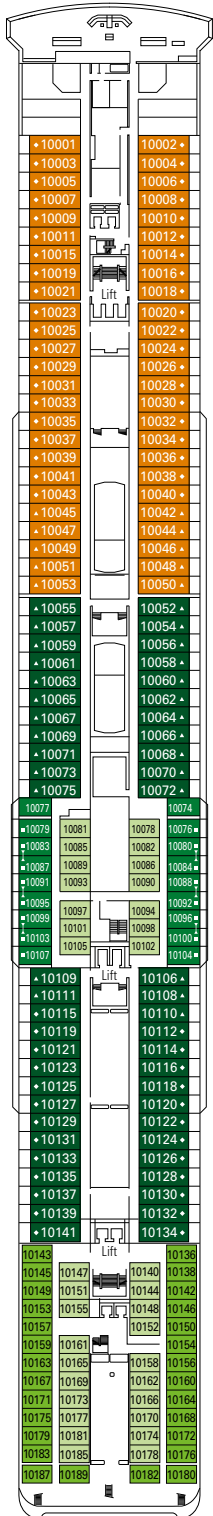

DECK 10
BELLINI

DECK 11
VIVALDI

DECK 12
ROSSINI

MINIGOLF DECK 13
SUN DECK