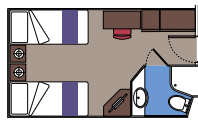

263 Interior cabins (≈ 14 m²).

12 Inside cabins for guests with disabilities or reduced mobility (≈ 21 m²). Double bed can be converted into two single beds.