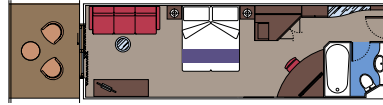

DECK 15
CANTATA

DECK 16
SPORT

CABIN TYPES

CONNECTING CABINS

18 Suites

Suites (≈ 26 m²) with balcony (≈ 4 m²).
Double bed can be converted into two single beds.

This kind of accommodation is available only with Aurea Experience.