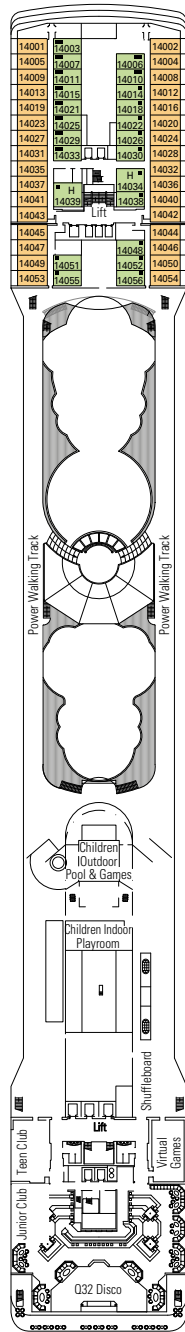

DECK 12
VIRTUOSO

DECK 13
VIVACE

DECK 14
CAPRICCIO

DECK 15
CANTATA

DECK 16
SPORT