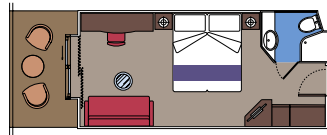

806 Cabins (≈ 15 to 18 m²) with balcony (≈ 4 m²).
Double bed can be converted into two single beds.

Including 148 Family Cabins consisting in two connecting cabins that can accommodate up to 4 people.
Available only with Fantastica Experience.

3 Cabins (≈ 28 m²) for guests with disabilities or reduced mobility and balcony (from ≈ 5 to 7 m²). Single beds can be converted into a double bed only in cabin 15025.

This kind of accommodation is available with Bella, Fantastica and Aurea Experiences.