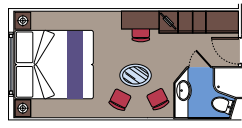

67 Cabins with porthole (≈ 16 to 17 m²).
Double bed can be converted into two single beds.

2 Cabins for guests with disabilities or reduced mobility (≈ 18 m²). Single beds.

This kind of accommodation is available with Bella and Fantastica Experiences.