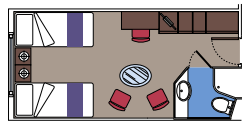

Cabins with porthole (≈ 16 m²).
Double bed can be converted into two single beds.

This kind of accommodation is available only with Bella Experience.