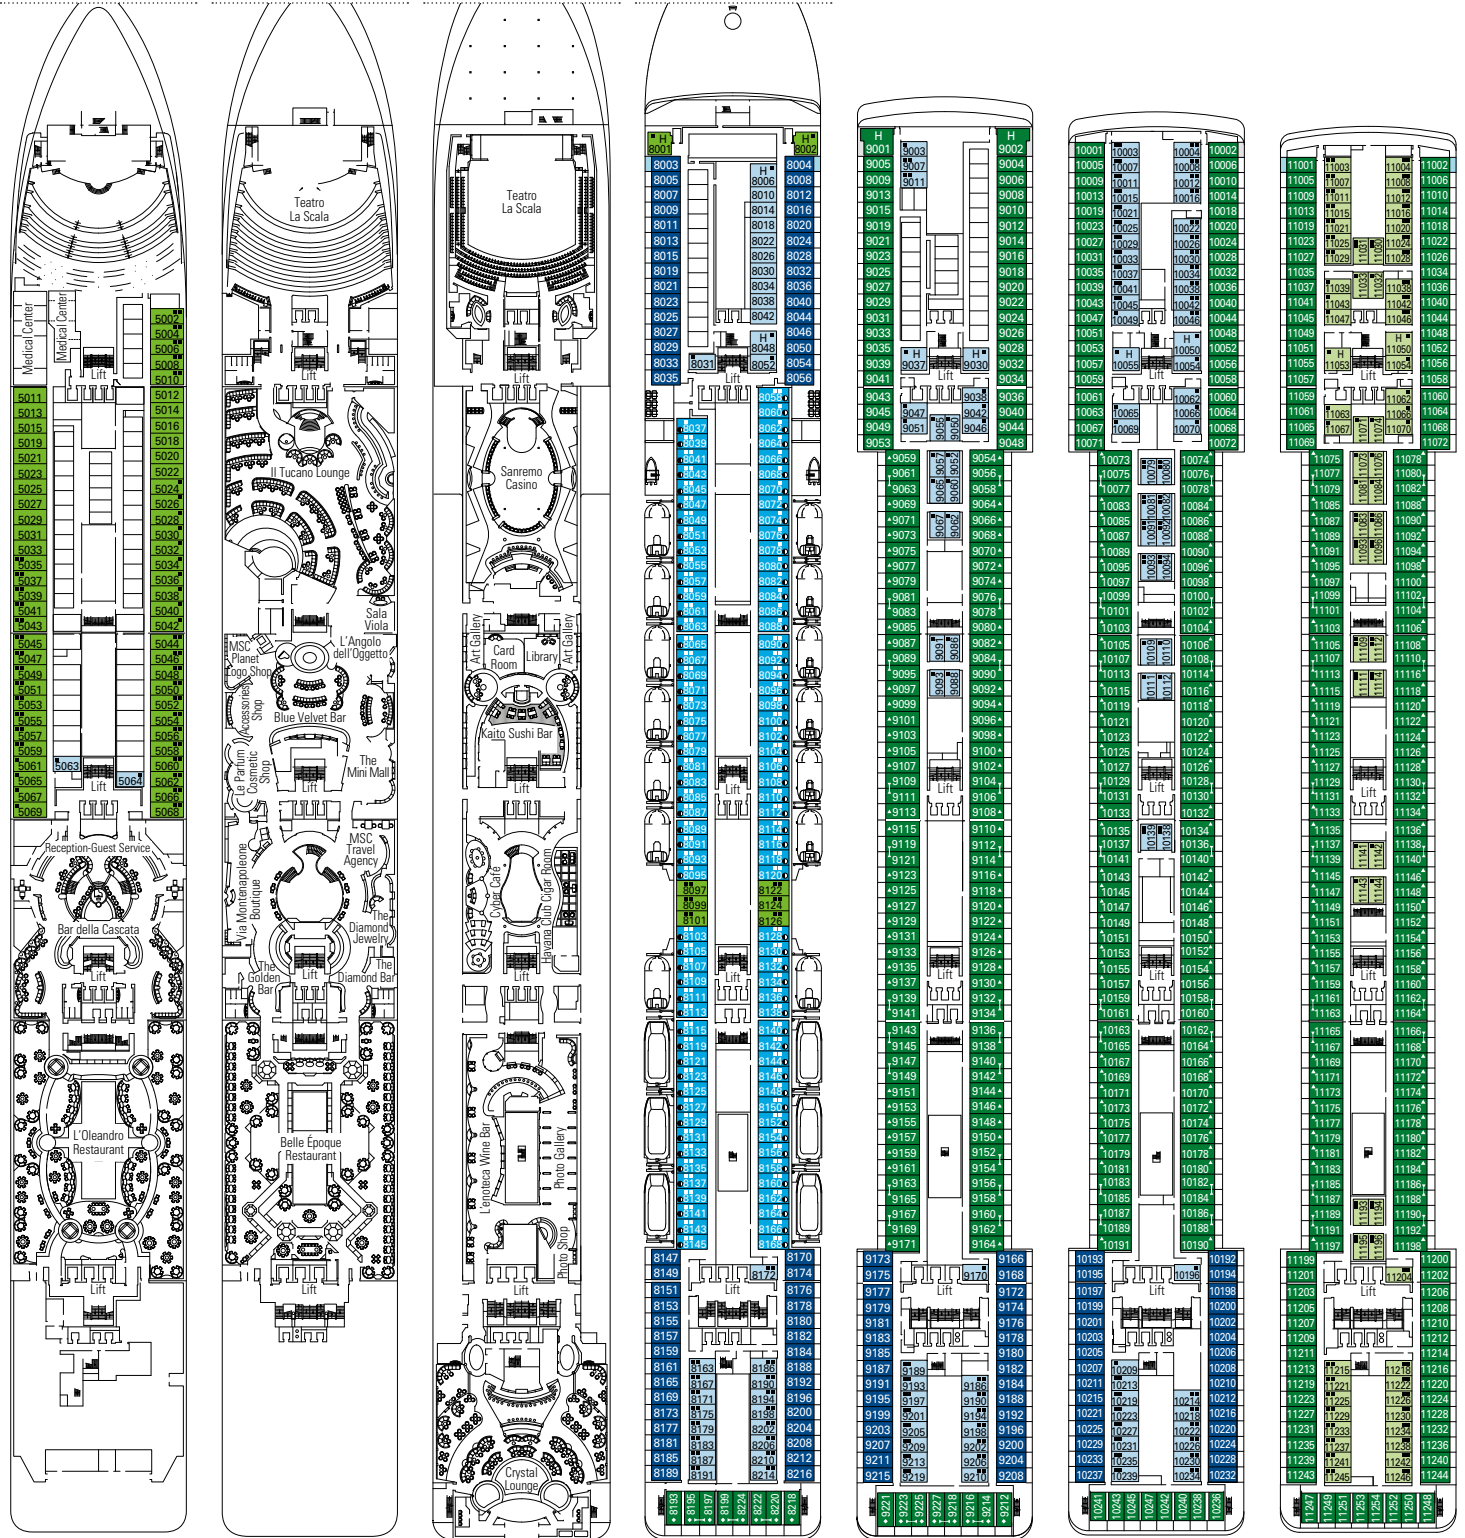

MSC MUSICA

TECHNICAL SHEET

PUBLIC AREAS

COMMON SERVICES

RECEPTION-GUEST SERVICE

TECHNICAL CHARACTERISTICS OF THE SHIP

GROSS TONNAGE	92.409 tons
LENGTH	293,80 m
BEAM	32,20 m
HEIGHT	59,64 m
DECKS	16, incl. 13 for guests
LIFTS	13
VOLTAGE (IN CABIN)	110/220 volts
MAXIMUM SPEED	22 knots
STABILIZERS	Stabilized with 2 fins
NUMBER OF PASSENGERS	3.223
NUMBER OF CABINS	1.275, incl. 17 for guests with disabilities or reduced mobility
CREW MEMBERS	Approx. 1.014
POOLS	3, incl. 1 for children; 4 whirlpool baths

MINI CLUB

POOL AREA

DECK PLAN & ACCOMMODATION

3.223 GUESTS
1.275 CABINS

MSC AUREA SPA

DECK 5
GRAZIOSO

DECK 6
BRILLANTE

DECK 7
MAESTOSO