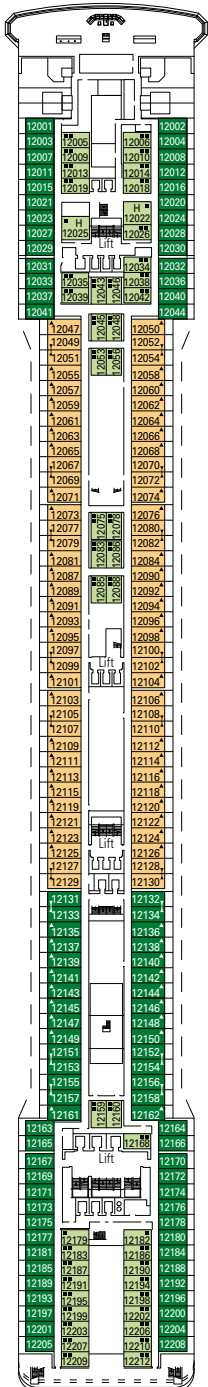

DECK 12
VIRTUOSO

DECK 13
VIVACE

DECK 14
CAPRICCIO

DECK 15
CANTATA

DECK 16
SPORT